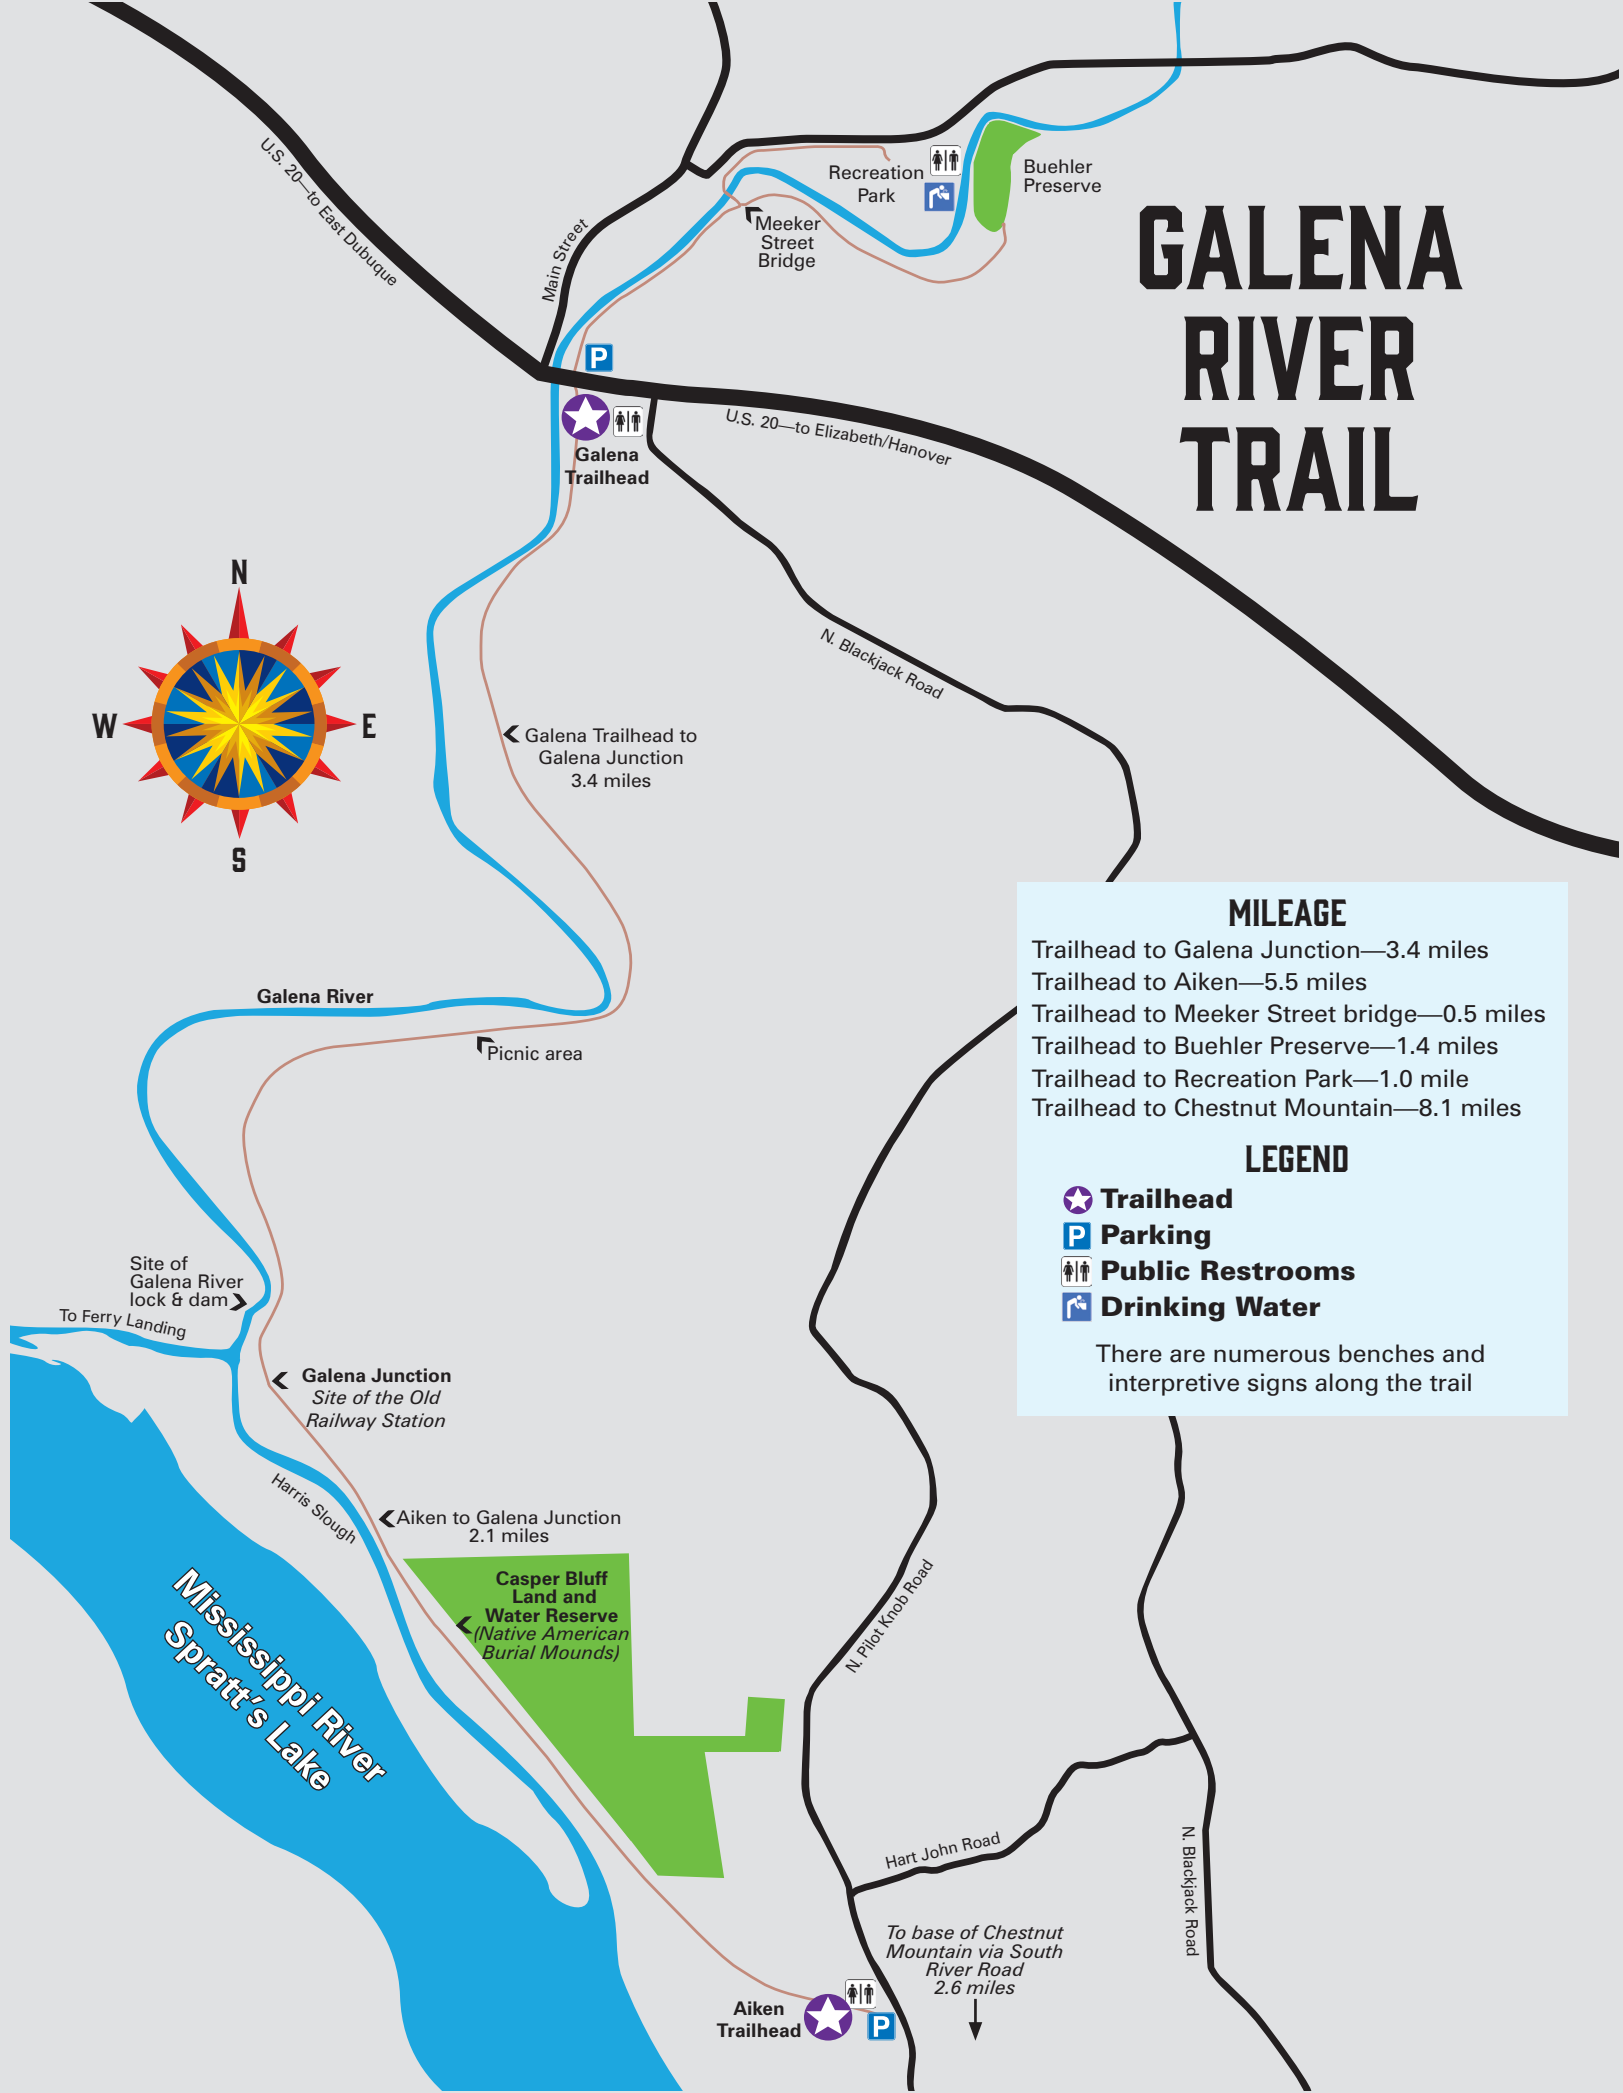

GALENA RIVER TRAIL

MILEAGE

- Trailhead to Galena Junction—3.4 miles
- Trailhead to Aiken—5.5 miles
- Trailhead to Meeker Street bridge—0.5 miles
- Trailhead to Buehler Preserve—1.4 miles
- Trailhead to Recreation Park—1.0 mile
- Trailhead to Chestnut Mountain—8.1 miles

LEGEND

- Trailhead**
- Parking**
- Public Restrooms**
- Drinking Water**

There are numerous benches and interpretive signs along the trail

← Galena Trailhead to Galena Junction
3.4 miles

← Aiken to Galena Junction
2.1 miles

To base of Chestnut Mountain via South River Road
2.6 miles